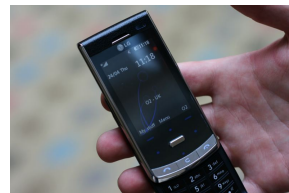

So what do you get? Well the Secret (or KF750 for those who like numbers) is an 11.8mm slim slider handset made from carbon fibre, metal and tempered glass.

The carbon fibre, not a material we've seen before in a phone, coats most of the back as well as being used to strengthen elements of the phone elsewhere in its structure.

The tempered glass like the carbon fibre does on the rear, dominates the front and covers the 2.4-inch screen and touch-sensitive buttons below. Bits not covered by glass or carbon fibre are metal.

Focusing on design, the LG Secret does well in its overall looks and will no doubt look good with any ensemble you can throw together. The angular design is complemented by a stylish looking button interface that lights up with blue concentric circles when pressed.

The addition of three buttons down the side does spoil the minimalist look, but on the whole it's a thumbs up. Even the keypad when revealed by the slide is simple, stylish and easy to use.

But it's not just about looking good, a phone has to offer functionality as well and LG believes it has got this base covered here too.

The LG Secret sports HSDPA and Bluetooth 2.0 connectivity, a 5 megapixel camera, accelerometer for motion sensor gaming and plenty of other gems up its sleeve.