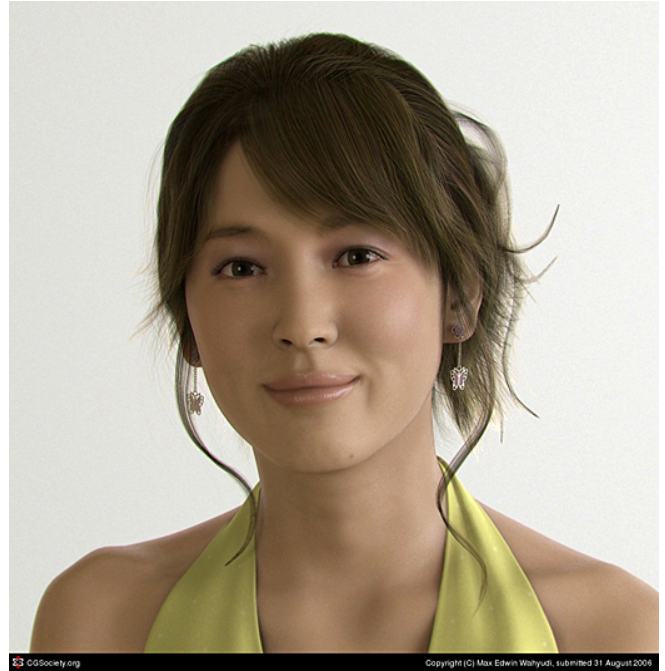

<http://www.pocket-lint.com/news/6777/cg-image-pushes-boundaries-reality>

Computer Generated image pushes the boundaries of reality

Real or CG?

by Stuart Miles published on 22 February 2007

It seems it's getting harder to differentiate between reality and computer trickery.

That's right - you're looking at a computer generated image of Korean actress Song Hye Kyo, created by Indonesian CG artist Max Edwin Wahyudi.

Using movie stills as references and a range of CG software from zbrush to 3DMax for rendering.

Although Max Edwin Wahyudi said he experienced plenty of problems the results are stunning.

CGSociety.org Copyright (C) Max Edwin Wahyudi, submitted 31 August 2005